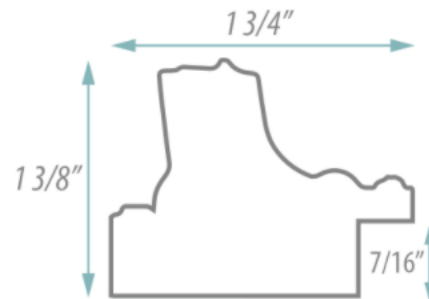

#### FEATURES:

- ONE 18X30" HIGH RESOLUTION SILVER PLATE GLASS MIRROR SIZE W/ DECORATIVE FRAME.
- "WALL HUGGER" HANGER FOR MOUNTING INCLUDED.
- STANDARD MOUNTING STYLE IS VERTICAL. FOR HORIZONTAL, PLEASE SPECIFY WHEN ORDERING.
- PACKED IN FOUR WALL (FOLDED DOUBLE WALL) CORRUGATION.
- STYLE: COLONIAL
- COLOR: SILVER
- FINISH: FOIL

#### MIRROR FINISHES:

- FLAT POLISHED EDGE
- BEVELED EDGE

**OVERALL SIZE DIMENSION: 21 1/2" WIDE X 33 1/2" HIGH X 1 3/8" DEEP**